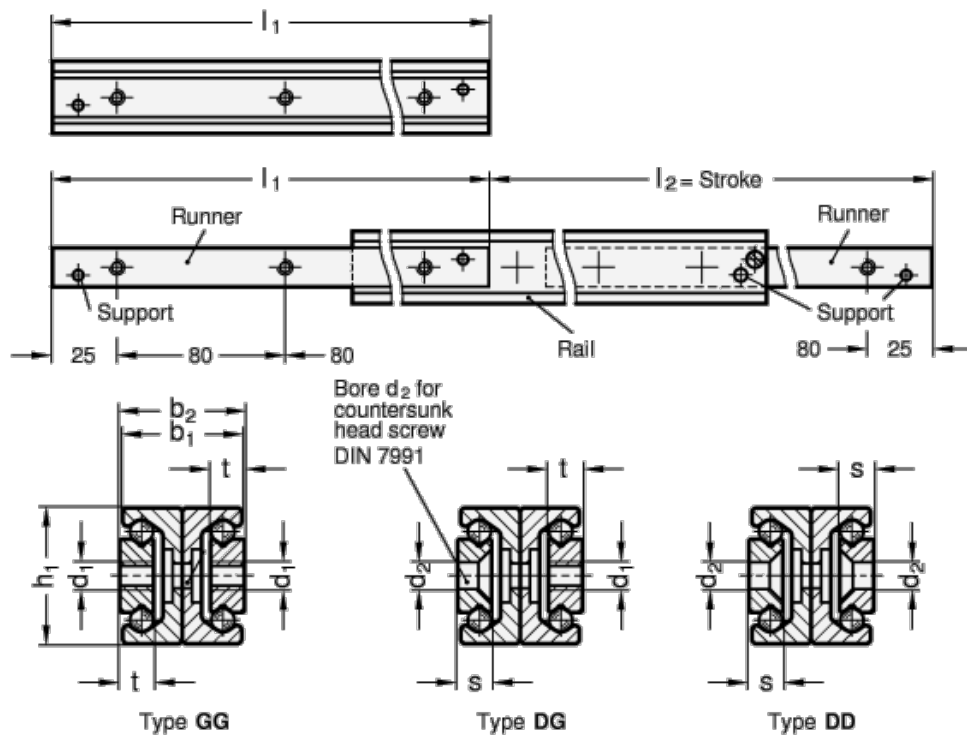

Article number: 20240828370DD

Description: E+G Telescope-Liאר motion bearings GN 2408-28-370-DD

Measures

$b_1 = 24.6$

$b_2 = 25.8$

$d_1 =$

$d_2 = 5.5$

$h_1 = 28$

$L_1 = 370 - 380$

$s = 4$

$t =$

Weight in (g) = 1630